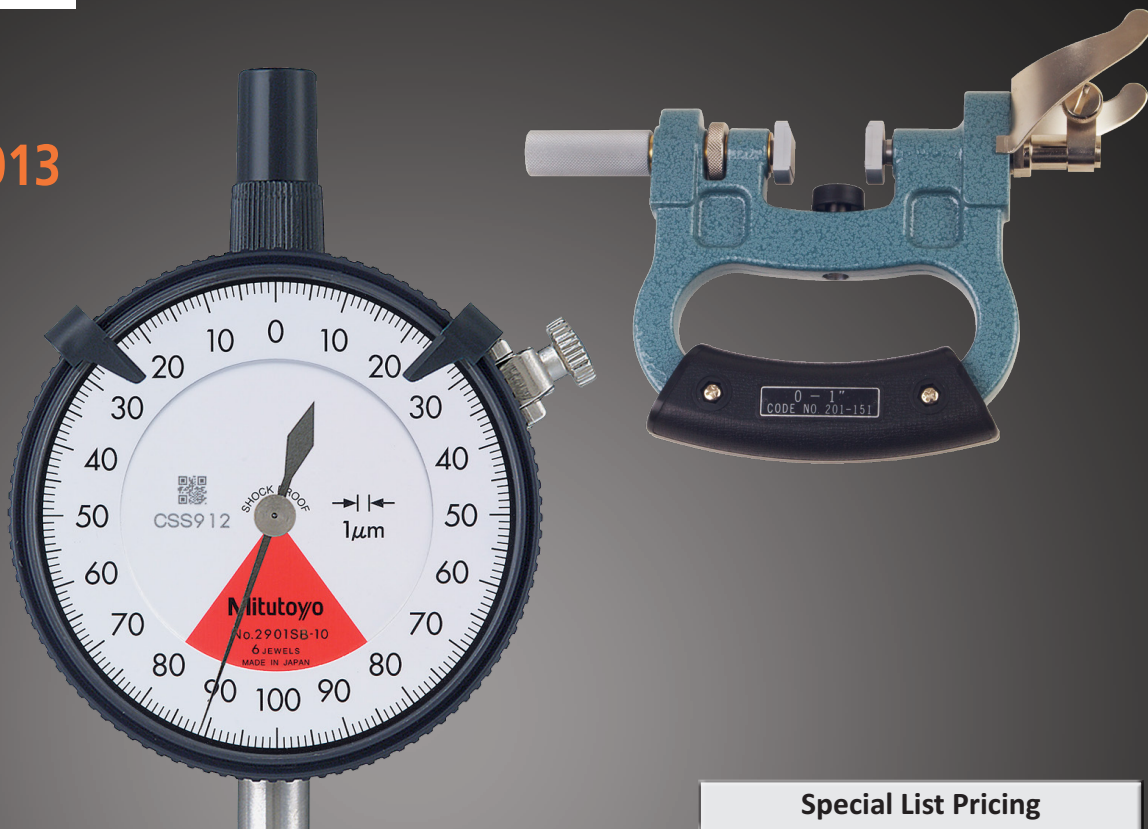

### KIT # S950-013

No. 201-151  
No. 2901SB-10

			Special List Pricing	
Item No.	Description	List Price	5% off Buy one	10% off Package Buy
201-151	Snap Gauge, Dial, 0-1", .0001"	\$519.00	\$493.05	
2803SB-10	Indicator, Dial Standard .025", .0001"	\$192.00	\$182.40	
S950-011	Kit - Snap Gauge # 201-151, Dial Indicator # 2803SB-10	<b>\$711.00</b>		<b>\$639.90</b>
Item No.	Description	List Price	5% off Buy one	10% off Package Buy
201-151	Snap Gauge, Dial, 0-1", .0001"	\$519.00	\$493.05	
2909SB-62	Indicator, Dial 1 Rev .04", .0005"	\$186.00	\$176.70	
S950-012	Kit - Snap Gauge # 201-151, Dial Indicator # 2909SB-62	<b>\$705.00</b>		<b>\$634.50</b>
Item No.	Description	List Price	5% off Buy one	10% off Package Buy
201-151	Snap Gauge, Dial, 0-1", .0001"	\$519.00	\$493.05	
2901SB-10	Indicator, Dial 1 Rev 0.16mm, 0.001 mm	\$218.00	\$207.10	
S950-013	Kit - Snap Gauge # 201-151, Dial Indicator # 2901SB-10	<b>\$737.00</b>		<b>\$663.30</b>