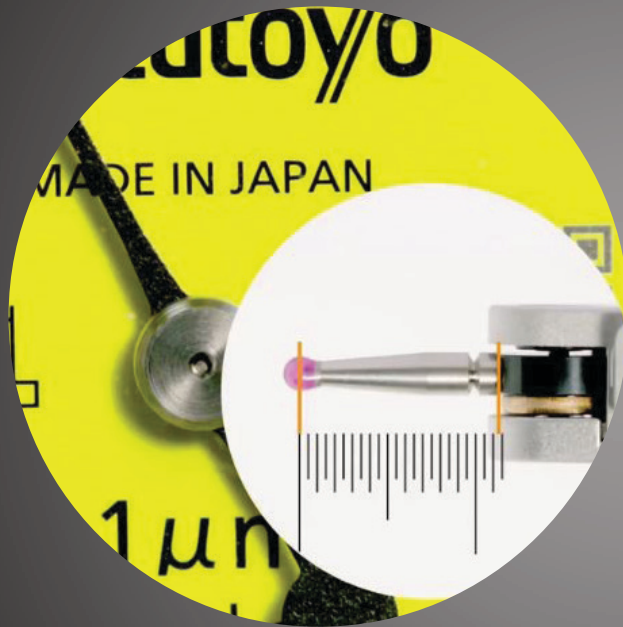

HOT SALE

APRIL 2019

Mitutoyo

Mitutoyo Canada Inc.
Mississauga (905) 821-1261
Montréal (514) 337-5994 x251
info@mitutoyo.ca www.mitutoyo.ca

Pocket Dial Test Indicator #513-518

“Mitutoyo’s Pocket Type Indicator has the ability to reverse measuring direction, with a fully adjustable bezel/dial face”

[View Application](#)

Item No	Description	List Price	5% Off Buy One	15% Off Buy 5
513-518	Indicator, Pocket Type .04", .001"	\$163.00	\$154.85	\$138.55

Distributed by: