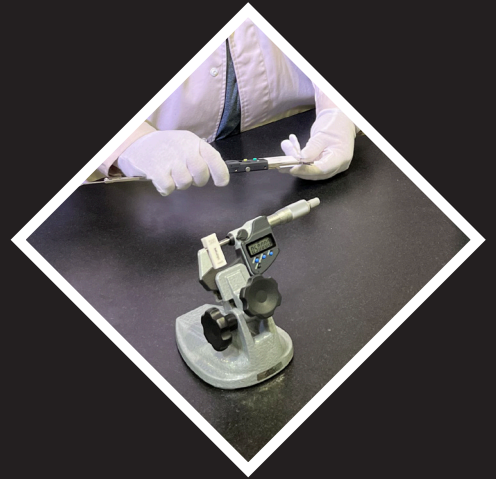

## ADDITIONAL SERVICES INCLUDE:

**1-DAY EXPEDITED CALIBRATION**

FOR SMALL TOOLS

**5-DAY EXPEDITED CALIBRATION**

FOR SMALL TOOLS, REFERENCE GAUGES, & GAUGE BLOCK SETS

**5-DAY EXPEDITED REPAIR**

FOR SURFTEST & LINEAR HEIGHT